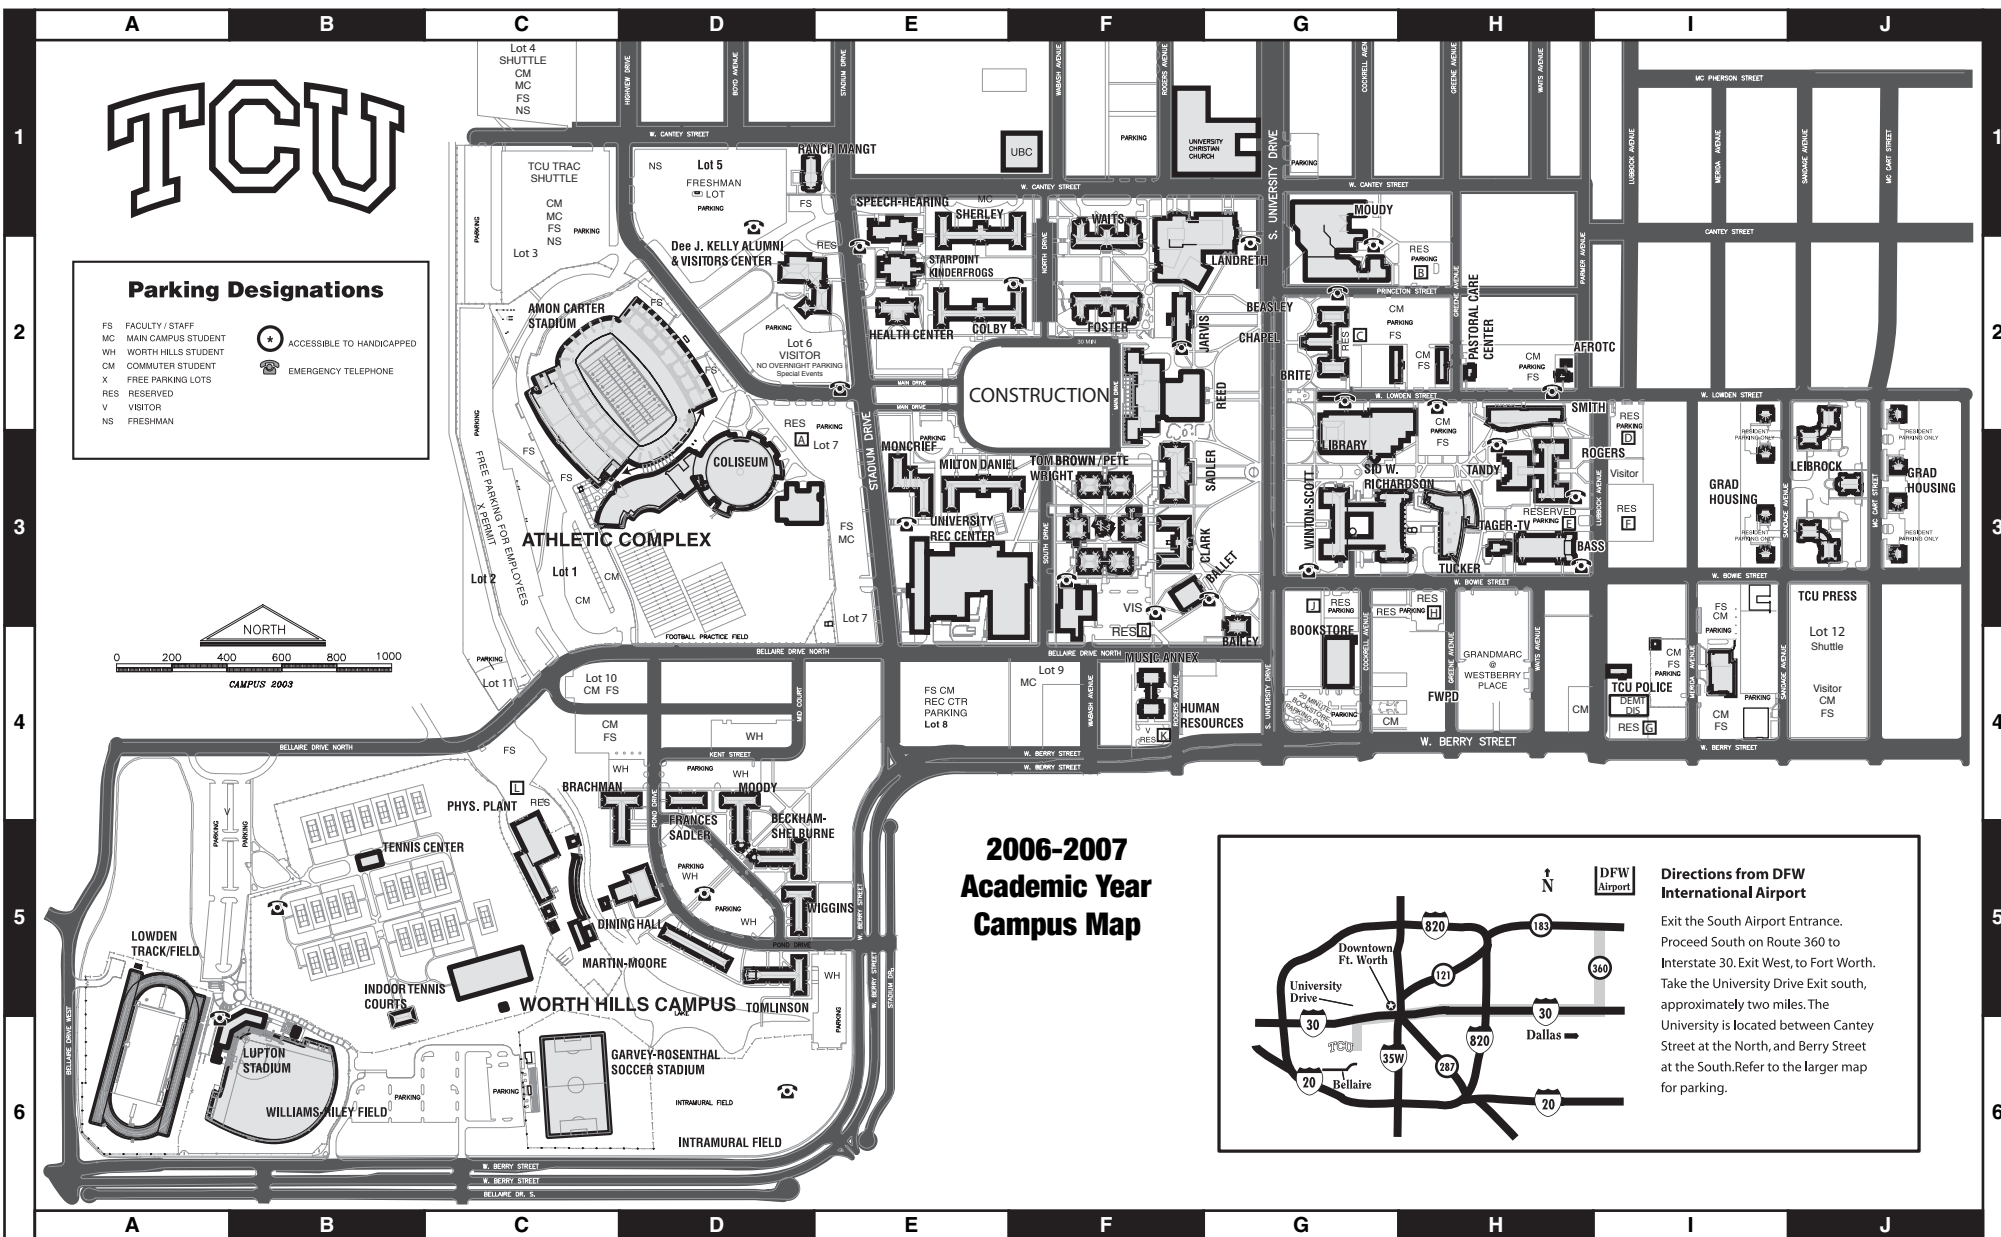

# TCU

## Parking Designations

- FS FACULTY / STAFF
  - MC MAIN CAMPUS STUDENT
  - WH WORTH HILLS STUDENT
  - CM COMPUTER STUDENT
  - X FREE PARKING LOTS
  - RES RESERVED
  - V VISITOR
  - NS FRESHMAN
- ACCESSIBLE TO HANDICAPPED
  - EMERGENCY TELEPHONE

## 2006-2007 Academic Year Campus Map